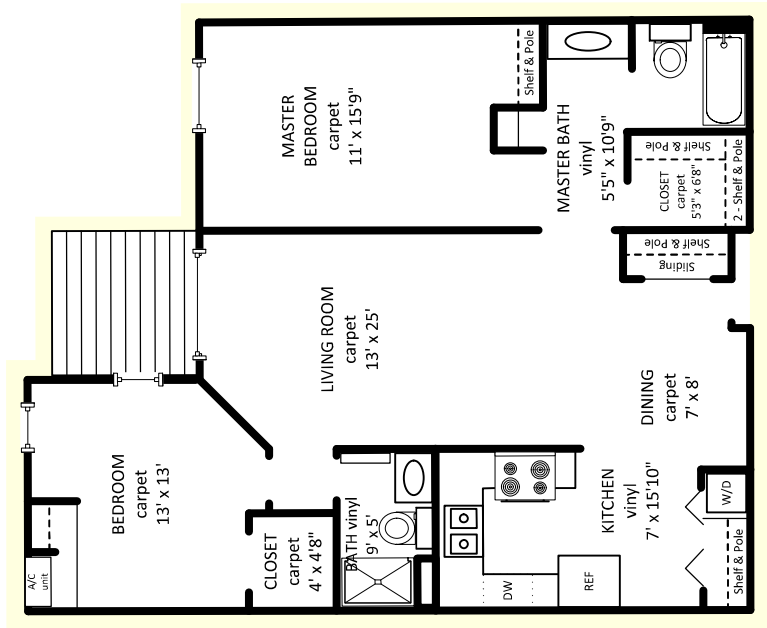

Floor Plans

UNIT A | 765 Sq. Ft.
1 Bedroom | 1 Bathroom

UNIT B | 1,171 Sq. Ft.
2 Bedrooms | 2 Bathrooms

UNIT C | 1,171 Sq. Ft.
2 Bedrooms | 2 Bathrooms

UNIT D | 1,171 Sq. Ft.
1 Bedroom + Den | 1.5 Bathrooms