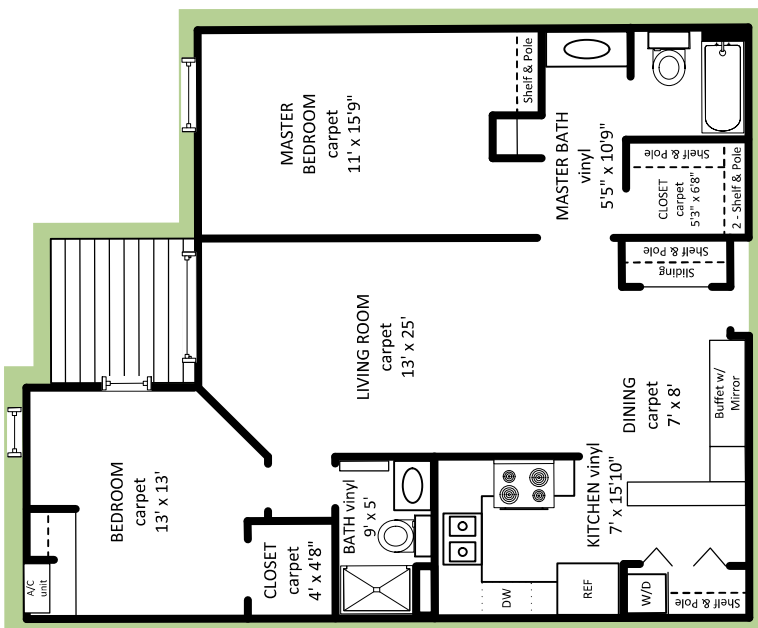

Floor Plans

UNIT A | 765 Sq. Ft.
1 Bedroom | 1 Bathroom

UNIT B | 1,171 Sq. Ft.
2 Bedrooms | 2 Bathrooms

UNIT C | 1,171 Sq. Ft.
2 Bedrooms | 2 Bathrooms

UNIT D | 1,171 Sq. Ft.
1 Bedroom + Den | 1.5 Bathrooms